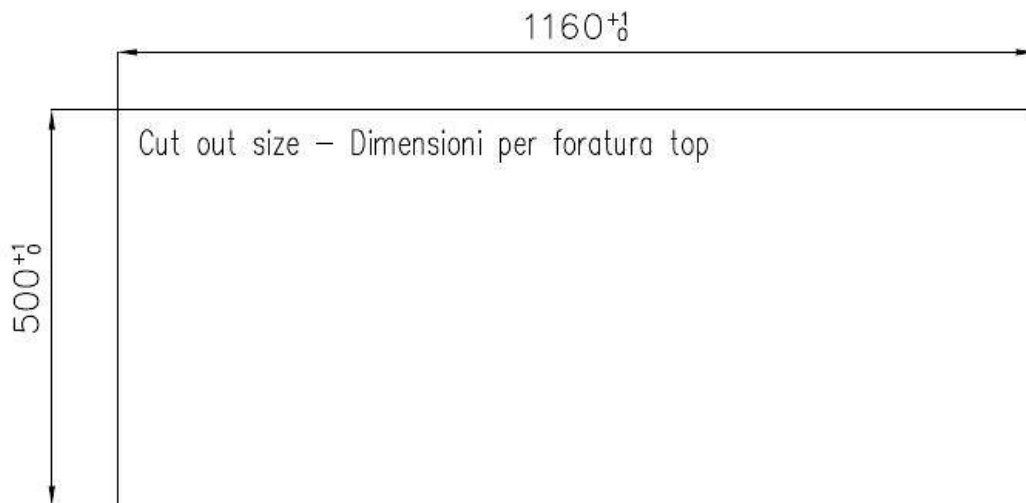

Texture Foster brushed

Base 80 cm

Dimensions 1173x513 mm

Standard fittings Fixing hooks, gasket, drain, overflow and siphon, boxed packing

Mixer holes 1 standard hole

Built-in hole [View technical data sheet](#)

Drainer Yes

Width 117 cm

Bowl dimension 340x400mm

Number of bowls 2 bowls

Waste fitting 3,5" drain

FEATURES

Basket 3,5" waste fitting The drain is equipped with a large 3.5" drain, with the practical basket cap that prevents the discharge of solid parts.

Small radius Bowls with squared shapes with a modern design and an increased capacity, for a minimal aesthetics connected with an extreme practicity.

TECHNICAL DATA

Lavello S4000 cod. 4315/05*

FT

FTS

GALLERY