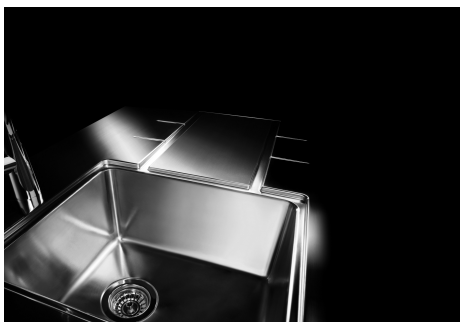

Sink S4000

Bowl on the right

Kitchen Sinks

Code: 4315 051

DETAILS

Edge/Installation Type Flush-mount | Top-mount

Finish Foster brushed

Material AISI 304 stainless steel

Deep bowls This bowls reach an important depth, over 20 cm, thanks to the advanced production technology, that can be offer great capiciency and practicity in all the washing operations.

High thickness 1mm thick steel. A significant thickness, which guarantees the maximum sturdiness and durability.

Small radius Bowls with squared shapes with a modern design and an increased capacity, for a minimal aesthetics connected with an extreme practicity.

TECHNICAL DATA

Lavello S4000 cod. 4315/05*

FT

FTS

GALLERY