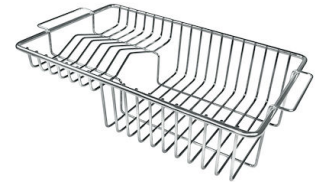

Small radius Bowls with squared shapes with a modern design and an increased capacity, for a minimal aesthetics connected with an extreme practicity.

TECHNICAL DATA

Lavello S4000 cod. 4315/05*

FT

FTS

GALLERY

OPTIONAL ACCESSORIES

Glass chopping board
8631 300

HPDE Chopping board
8657 001

HPDE Twin chopping board
8644 101

Stainless steel basket
8611 000

Stainless steel plate rack
8100 303
* only in combination with the accessory
8644 101

Stainless steel plate rack
8100 201

White bowl
8153 100

**Graters kit with ring-holder and
food collection tray**
8159 101
* only in combination with the accessory
8644 101

Stainless steel perforated tray
8151 000
* only in combination with the accessory
8644 101