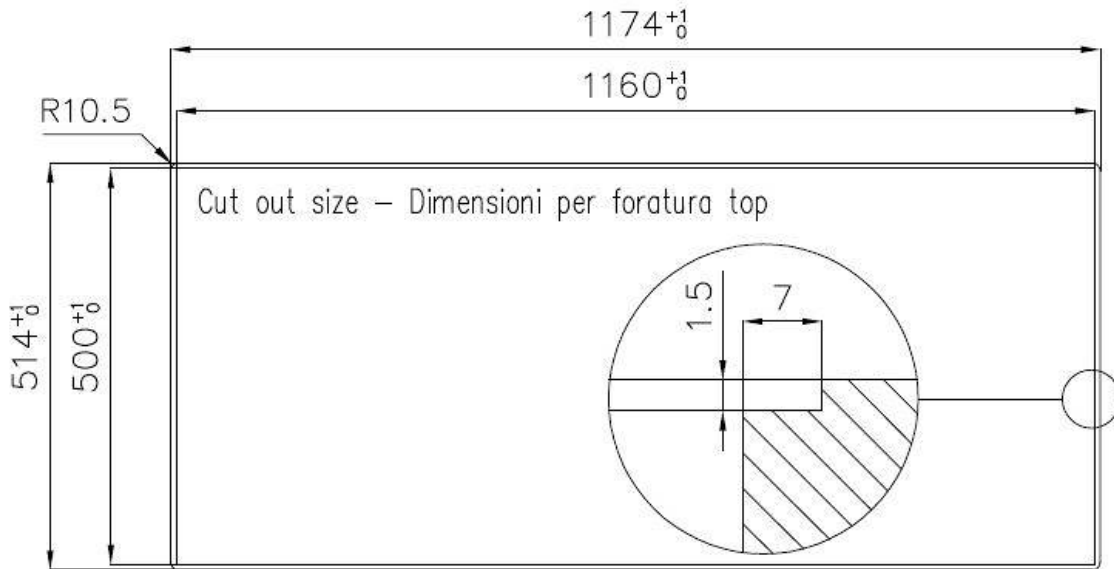

Texture Foster brushed

Base 80 cm

Dimensions 1173x513 mm

Standard fittings Fixing hooks, gasket, drain, overflow and siphon, boxed packing

Mixer holes 1 standard hole

Built-in hole [View technical data sheet](#)

Drainer Yes

Width 117 cm

Bowl dimension 340x400mm

Number of bowls 2 bowls

Waste fitting 3,5" drain

FEATURES

Basket 3,5" waste fitting The drain is equipped with a large 3.5" drain, with the practical basket cap that prevents the discharge of solid parts.

Deep bowls This bowls reach an important depth, over 20 cm, thanks to the advanced production technology, that can be offer great capiciency and practicity in all the washing operations.

High thickness 1mm thick steel. A significant thickness, which guarantees the maximum sturdiness and durability.

Small radius Bowls with squared shapes with a modern design and an increased capacity, for a minimal aesthetics connected with an extreme practicity.

TECHNICAL DATA

Lavello S4000 cod. 4315/05*

FT

FTS

GALLERY